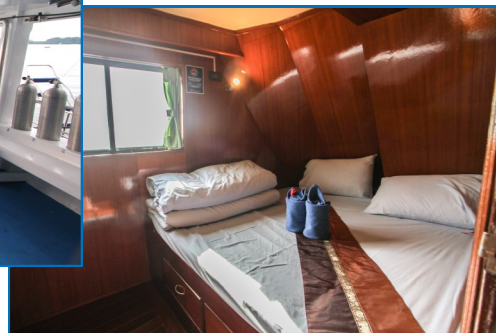

# MV Manta Queen 1

4 day 4 nights

Similan Islands

Richelieu Rock

- 22 guests
- Boat is 27 metres long, 5 metres wide
- Comfortable air-con cabins
- 3 cabin types:
  - ⇒ Twin bed cabins
  - ⇒ Double bed cabins
  - ⇒ 4-bed cabins
- 6 dive staff and 8 crew
- Saloon with HD-TV, open dining area, large sun deck
- Meals served buffet-style, freshly cooked on board
- Snacks and fruits between dives
- Dinghy gives opportunity for trips to beach
- Dive sites: Similan Islands, Ko Bon, Ko Tachai, Richelieu Rock and Boonsung wreck

## 15 dives

**PRICES:** 4 days/4 nights Diver Non Diver

4 bed cabin 19900 19500

Twin bed cabin 21900 21500

Double bed 21900 21500

Price includes transfer hotel in Khao Lak—boat—hotel, full board, tanks, weights, weight belt and experienced dive guide. Price does NOT include: National Park Fee (1800.-THB Diver / 1000.-THB Non Diver), alcoholic/soft drinks, towels, torch for night dive, NITROX, diving equipment (full set = 500.-THB per day)