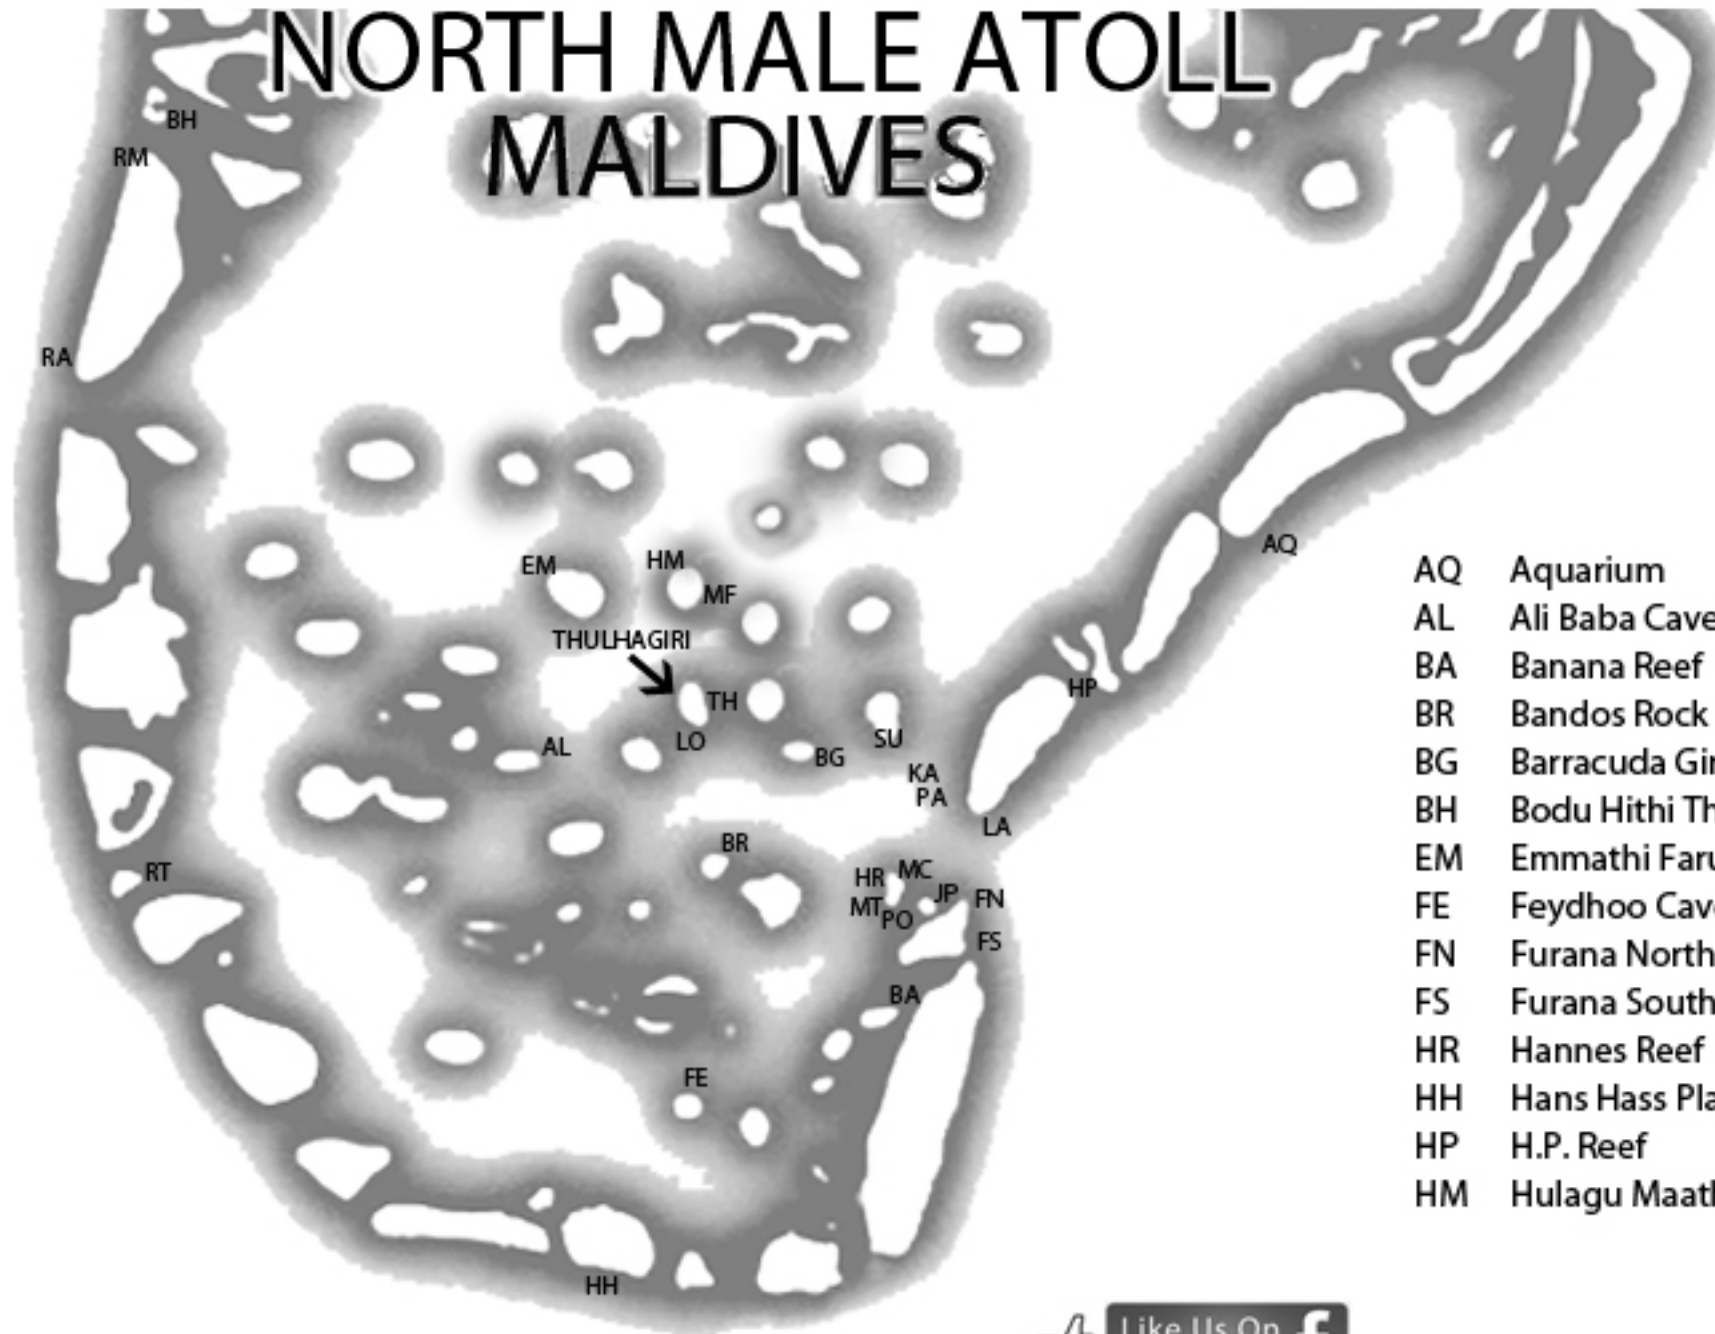

NORTH MALE ATOLL MALDIVES

- | | | | |
|----|--------------------|----|-----------------------|
| AQ | Aquarium | JP | Jenkins Point |
| AL | Ali Baba Caves | KA | Kahambu Thila |
| BA | Banana Reef | LA | Lankan Reef |
| BR | Bandos Rock | LO | Lobster Station |
| BG | Barracuda Giri | MC | Maagiri Caves |
| BH | Bodu Hithi Thila | MT | Maagiri Thila |
| EM | Emmathi Faru | MF | Maathi Faru |
| FE | Feydhoo Caves | PA | Paradise Rock |
| FN | Furana North | PO | Potato Reef |
| FS | Furana South | RT | Rameez Thila |
| HR | Hannes Reef | RA | Rasfari |
| HH | Hans Hass Place | RM | Rasfari Manta Point |
| HP | H.P. Reef | SU | Sunlight Thila |
| HM | Hulagu Maathi Faru | TH | Thulhagiri Kuda Thila |