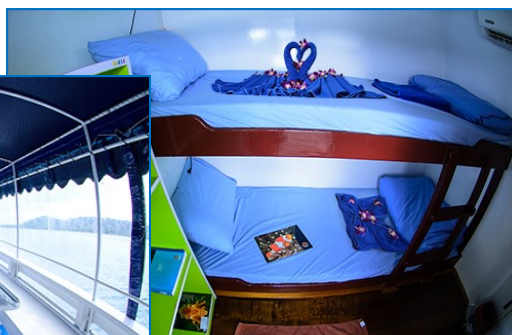

MV Manta Queen 5

3 day 3 nights Similans, Ko Bon Ko Tachai

- 20 guests
- Boat is 26 metres long, 5 metres wide, wood hull
- Comfortable air-con cabins
- Twin bed cabins
- 5 dive staff and 8 crew
- Open dining area, large sun deck and shade
- Meals served buffet-style, freshly cooked on board
- Snacks and fruits between dives
- Dinghy gives opportunity for trips to beach
- Dive sites: Similans, Ko Bon, and Ko Tachai

11 dives

PRICES:	3 days/3 nights	Diver	Non Diver
	Twin Bed Cabin	15300.- THB	14500.-THB

Price includes transfer hotel in Khao Lak—boat—hotel, full board, tanks, weights, weight belt and experienced dive guide. Price does NOT include: National Park Fee (1200.-THB Diver / 500.-THB Non Diver), alcoholic/soft drinks, towels, torch for night dive, NITROX, diving equipment (full set = 500.-THB per day)